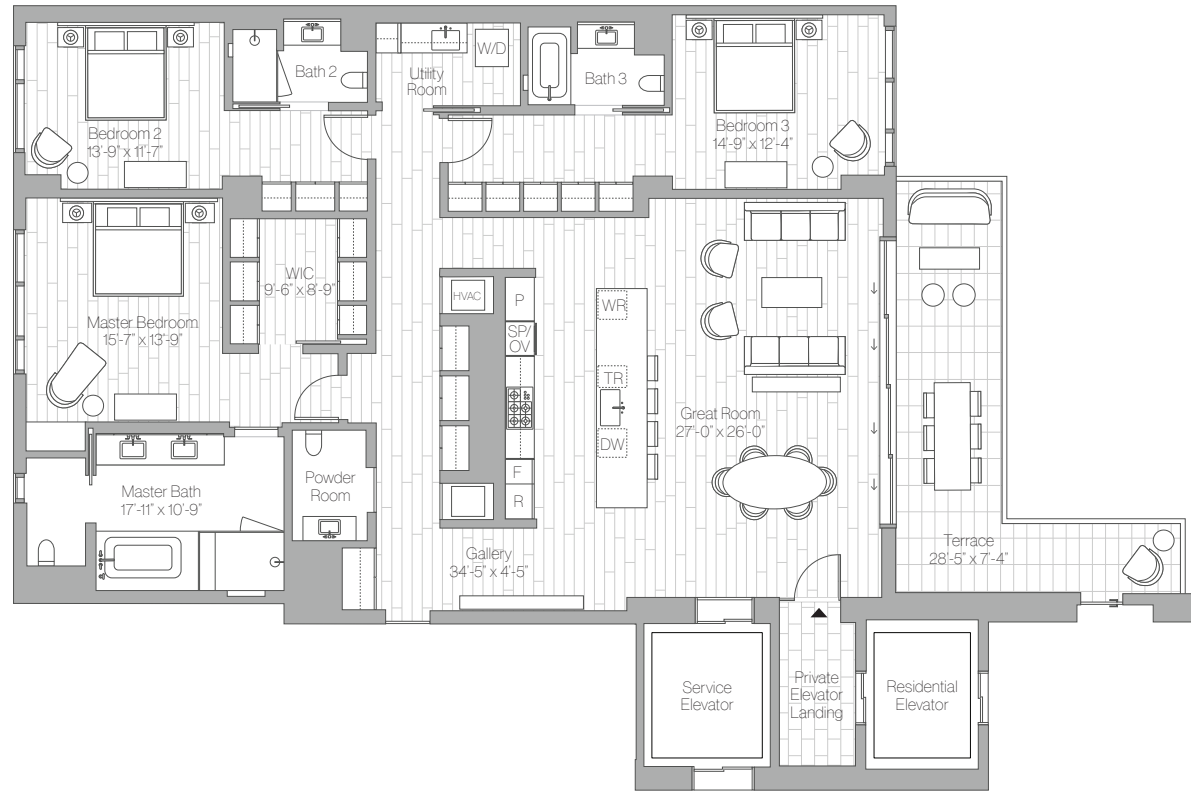

## Residence 703

3 Bedrooms, 3 Baths, Powder Room

Interior: 2,604 sq ft

Exterior: 190 sq ft

Total: 2,794 sq ft

The Agency Development Group

+1310.849.0202

[inquiry@pendryresidencesweho.com](mailto:inquiry@pendryresidencesweho.com)