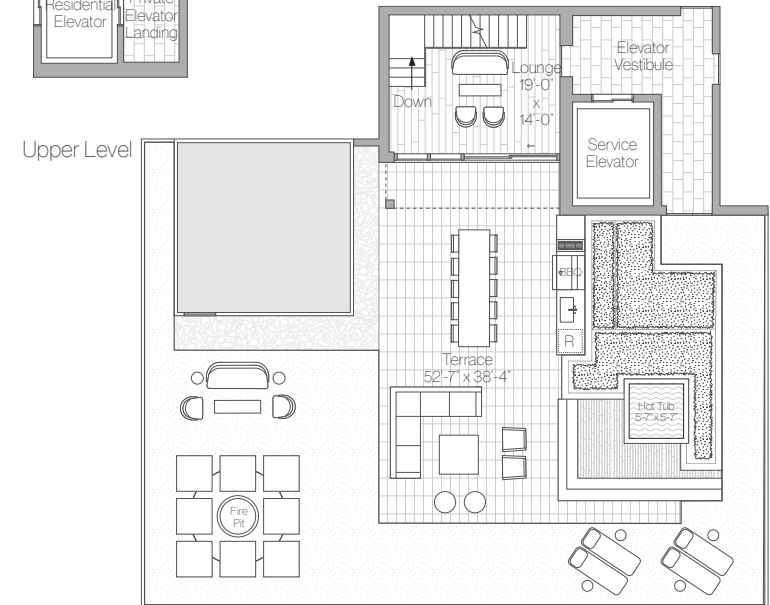

PENDRY

RESIDENCES

BY MONTAGE HOTELS & RESORTS

West Hollywood

Terrace Estate 705

3 Bedrooms, 3 Baths, Powder Room

Interior: 3,287 sq ft

Exterior: 2,732 sq ft

Total: 6,019 sq ft

Lower Level

Upper Level

The Agency Development Group

+1310.849.0202

inquiry@pendryresidencesweho.com

pendryresidencesweho.com