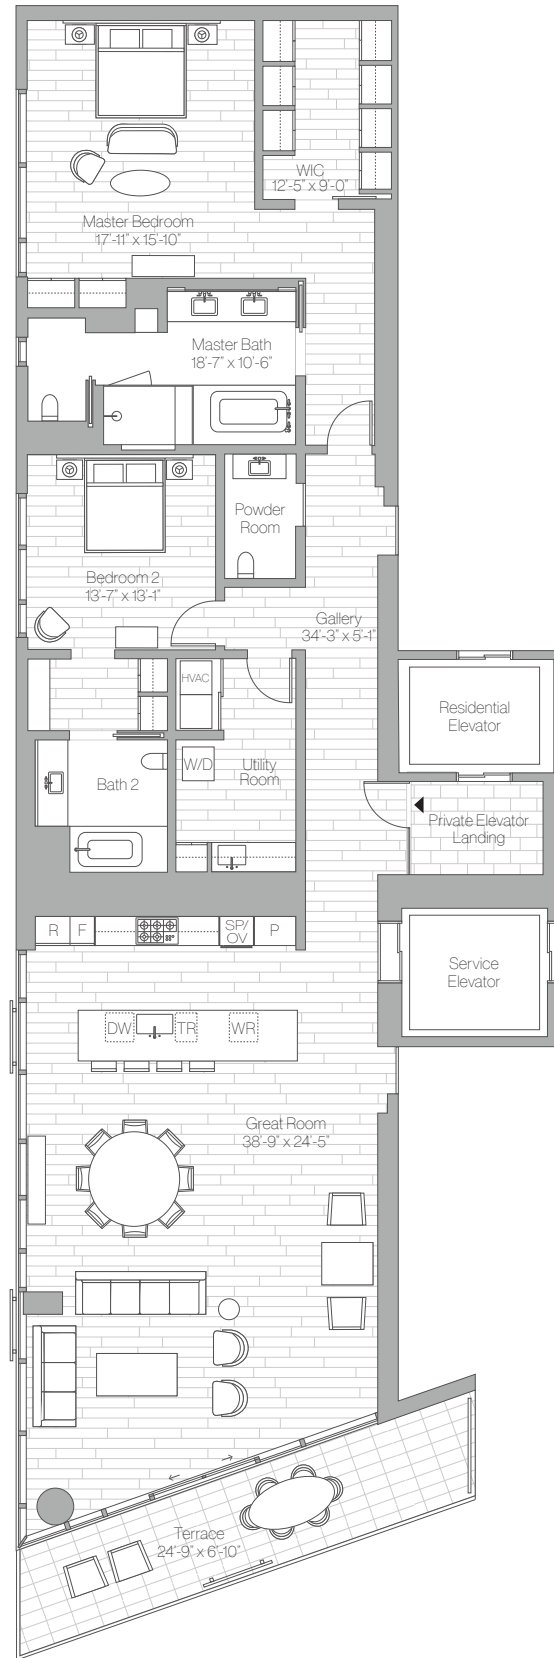

## Residence 208

2 Bedrooms, 2 Baths, Powder Room

Interior: 2,726 sq ft

Exterior: 233 sq ft

Total: 2,959 sq ft

The Agency Development Group  
+1310.849.0202  
inquiry@pendryresidencesweho.com  
pendryresidencesweho.com