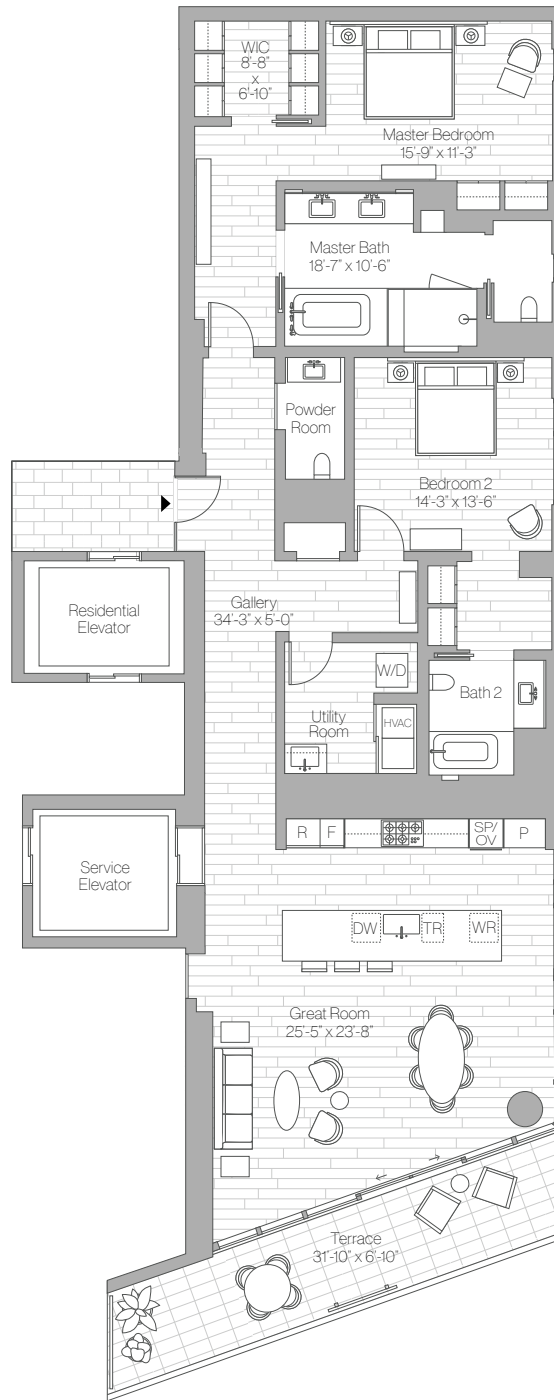

## Residence 407

2 Bedrooms, 2.5 Bathrooms

Interior: 2,087 sq ft

Exterior: 228 sq ft

Total: 2,315 sq ft

The Agency Development Group  
+1310.849.0202  
inquiry@pendryresidencesweho.com  
pendryresidencesweho.com