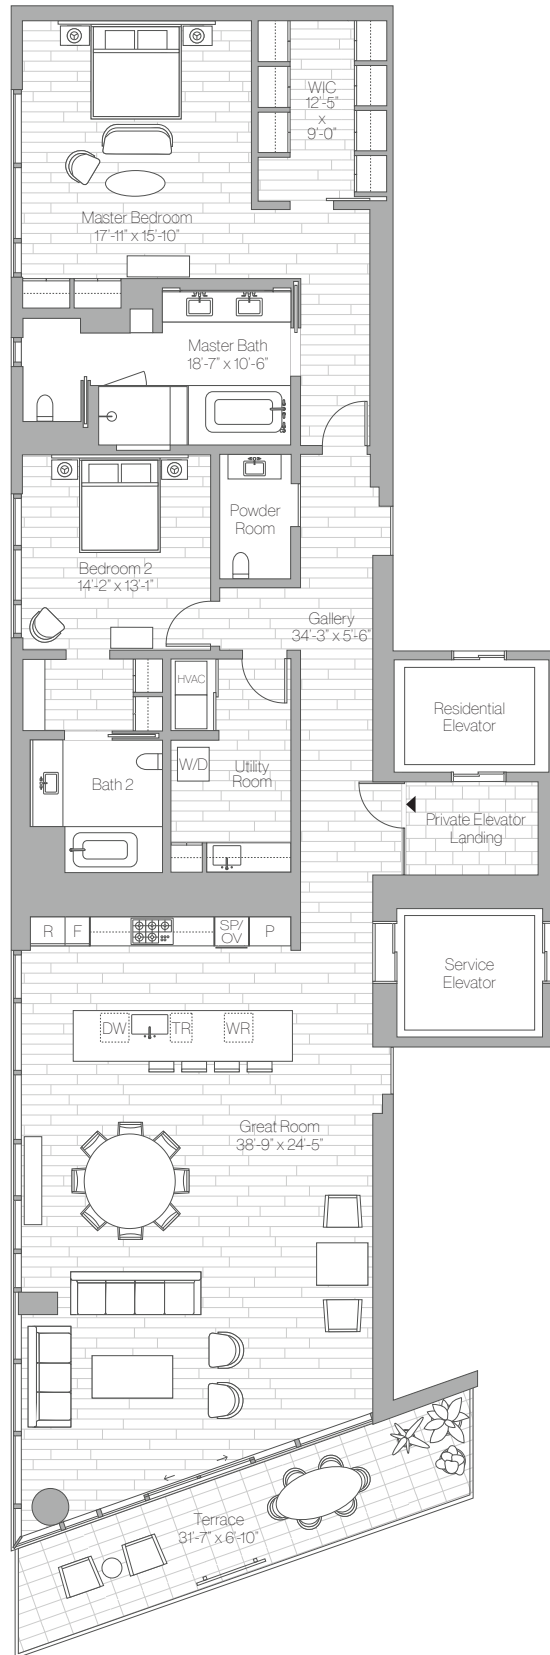

PENDRY

RESIDENCES

BY MONTAGE HOTELS & RESORTS

West Hollywood

Residence 408

2 Bedrooms, 2 Baths, Powder Room

Interior: 2,736 sq ft

Exterior: 233 sq ft

Total: 2,969 sq ft

The Agency Development Group
+1310.849.0202
inquiry@pendryresidencesweho.com
pendryresidencesweho.com