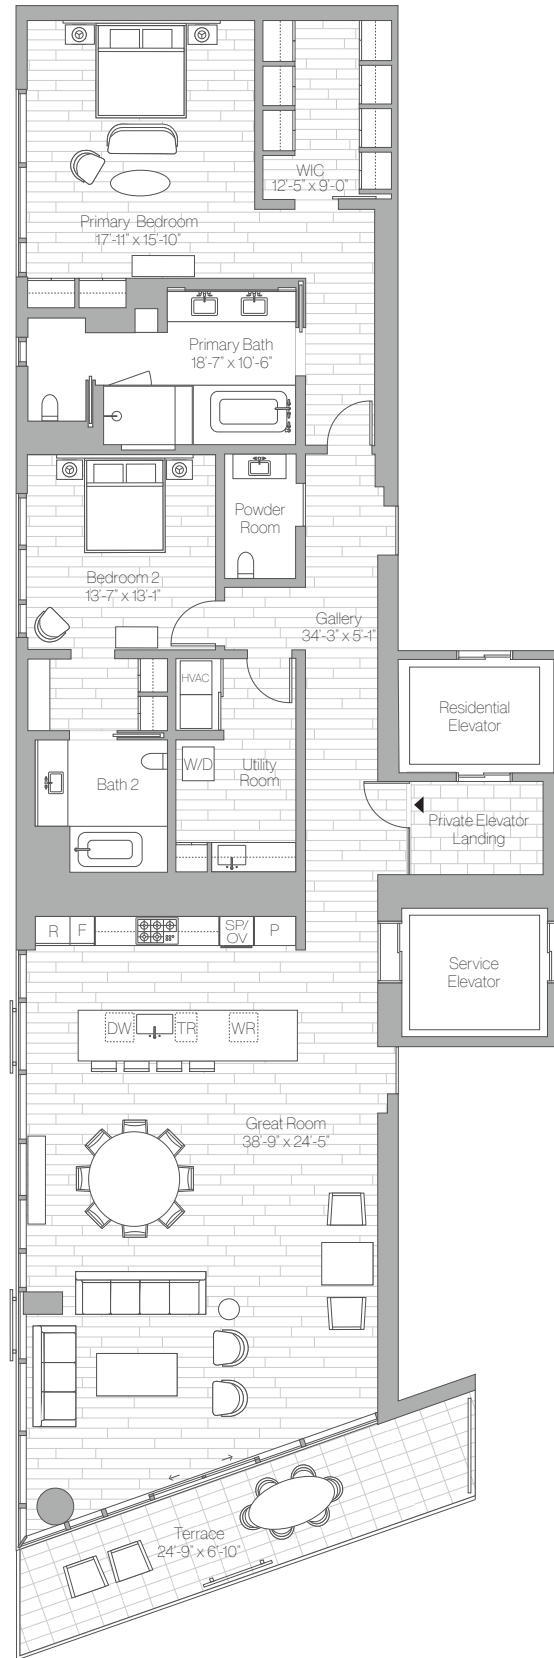

PENDRY

RESIDENCES

BY MONTAGE HOTELS & RESORTS

West Hollywood

Residence 208

2 Bedrooms, 2.5 Baths

Interior: 2,726 sq ft

Exterior: 233 sq ft

Total: 2,959 sq ft

The Agency Development Group
+1310.849.0202
inquiry@pendryresidencesweho.com
pendryresidencesweho.com