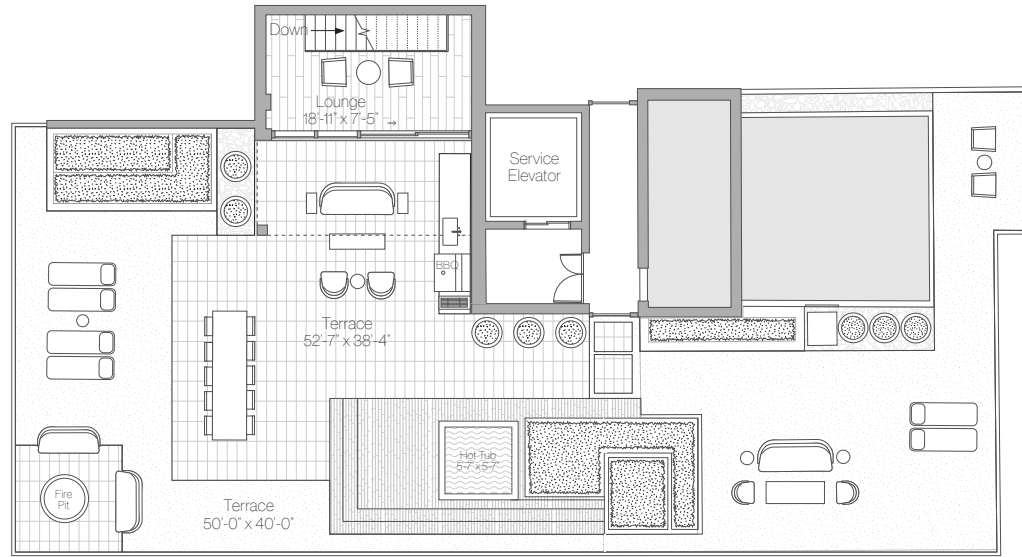

PENDRY

RESIDENCES

BY MONTAGE HOTELS & RESORTS

West Hollywood

Terrace Estate 803

3 Bedrooms, 3.5 Baths, Powder Room

Interior: 2,827 sq ft

Exterior: 2,908 sq ft

Total: 5,735 sq ft

Upper Level

Lower Level

+1310.849.0202

inquiry@pendryresidencesweho.com

pendryresidencesweho.com